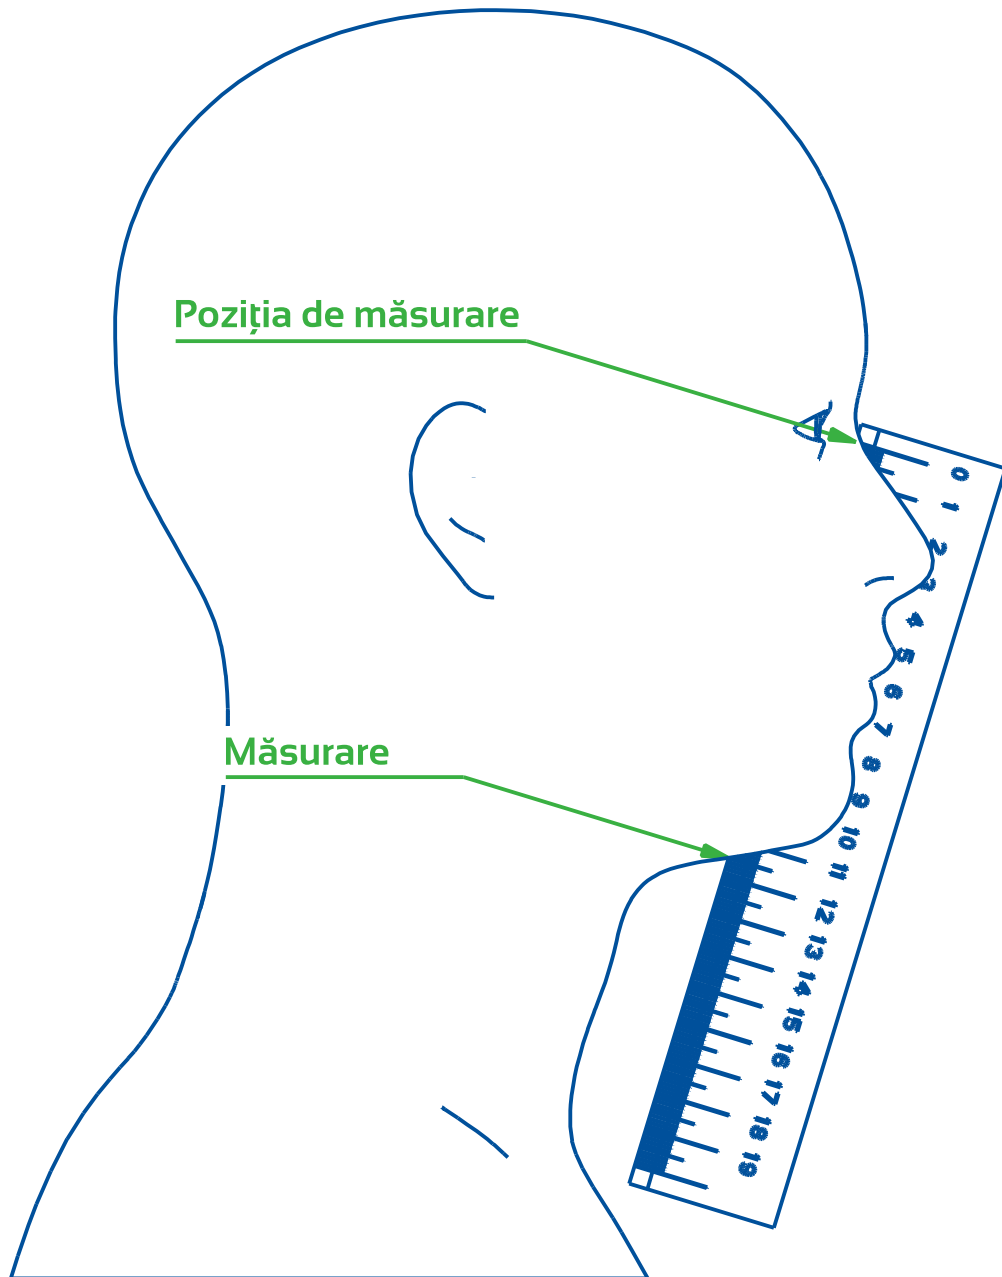

PROTECTIV
BY DEDIENNE

| Dimensiunea măștii | Măsurare |
|--------------------|----------|
| XS | 110 mm |
| S | 115 mm |
| M | 120 mm |
| L | 125 mm |
| XL | 130 mm |