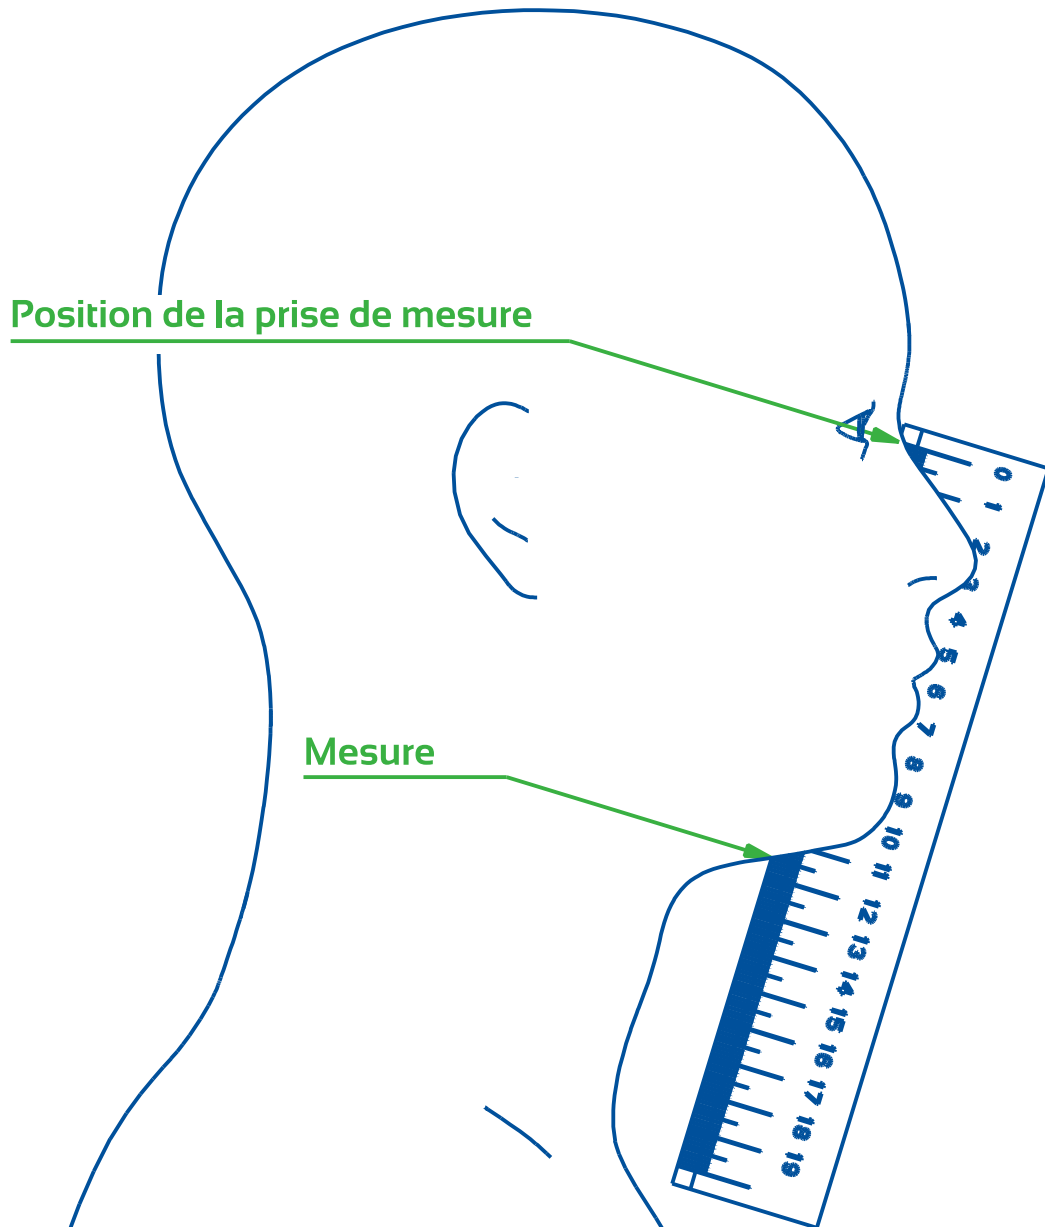

PROTECTIV
BY DEDIENNE

Taille du masque	Mesure
XS	110 mm
S	115 mm
M	120 mm
L	125 mm
XL	130 mm