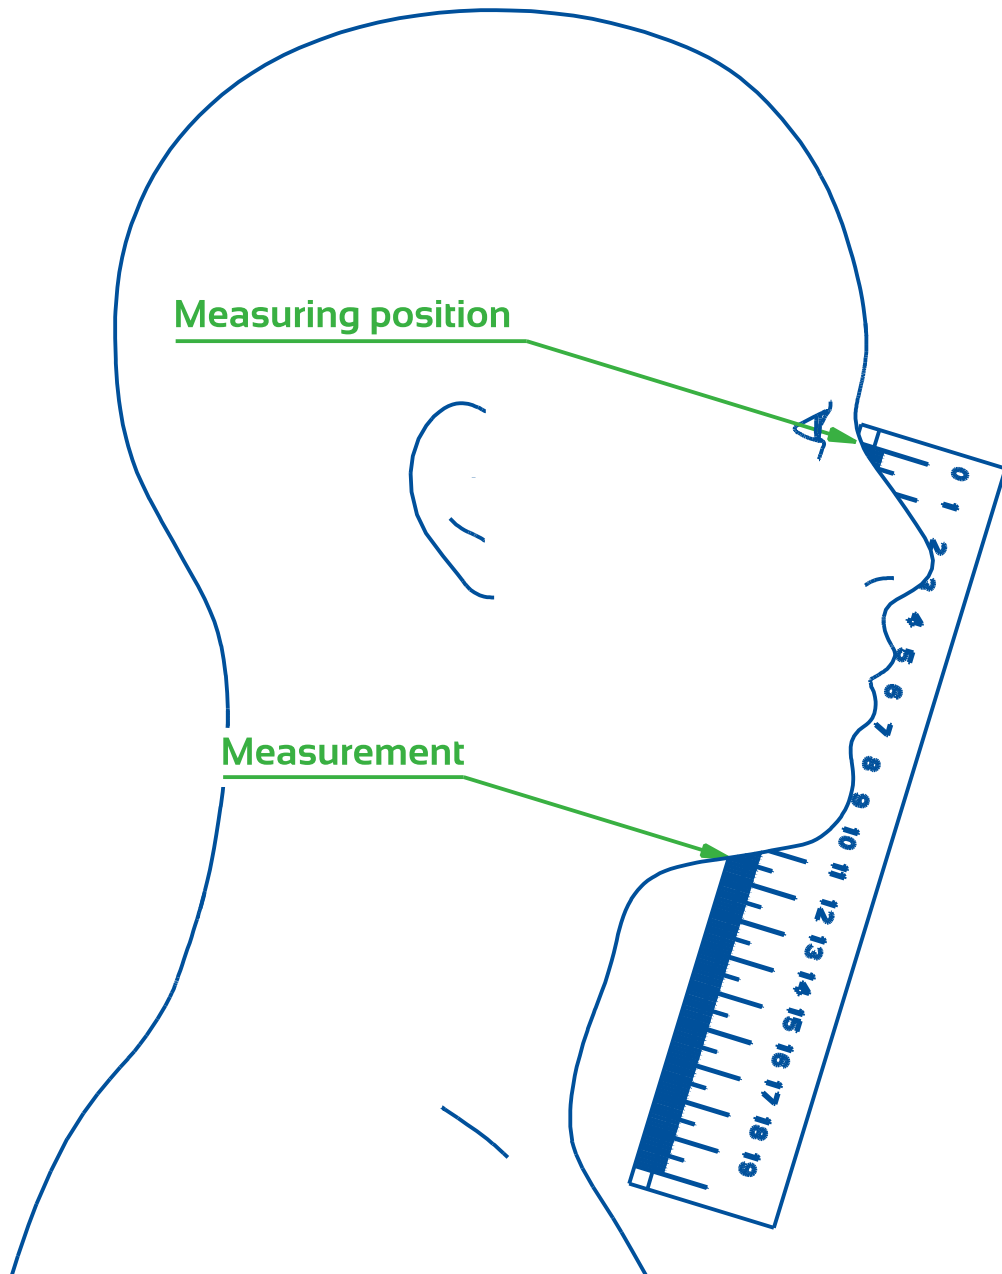

**PROTECTIV**  
BY DEDIENNE

Mask size	Measurement
XS	110 mm
S	115 mm
M	120 mm
L	125 mm
XL	130 mm